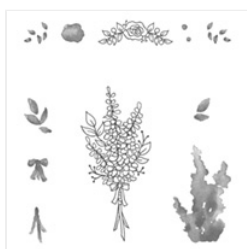

# Supply List

Alejandra Gomez  
469-450-8526  
[allie@creatingwithallie.com](mailto:allie@creatingwithallie.com)  
[www.creatingwithallie.com](http://www.creatingwithallie.com)

Lots Of Lavender  
Photopolymer  
Stamp Set -  
147194

Price: \$0.00

Petal Palette  
Clear-Mount  
Stamp Set -  
145788

Price: \$35.00

Big Shot - 143263

Price: \$110.00

Lots Of Labels  
Framelits Dies -  
138281

Price: \$27.00

Petal Palette  
Clear-Mount  
Bundle - 145974