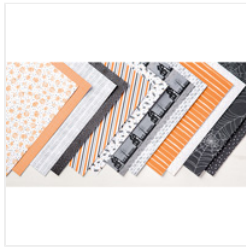

Supply List

Place Order
liz.vuille@artlover.com

[Halloween Night Specialty Designer Series Paper - 142022](#)

Price: £11.75