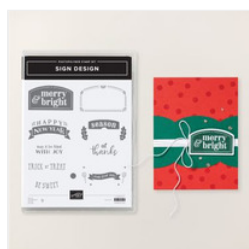

Supply List

Diane Evans
250 574-9519

Diane@stampinwithdiane.com
<https://www.stampinup.ca?demoid=2051880>

[Sign Design
Photopolymer
Stamp Set
\(English\) - 166050](#)

Price: \$26.00

[Shaded Spruce
Classic Stampin'
Pad - 147088](#)

Price: \$15.00

[Shaded Spruce
Stampin' Blends
Combo Pack -
154903](#)

Price: \$16.50

[Real Red Stampin'
Blends Combo
Pack - 154899](#)

Price: \$16.50

[Shaded Spruce 8-
1/2" X 11"
Cardstock -
146981](#)

Price: \$20.00