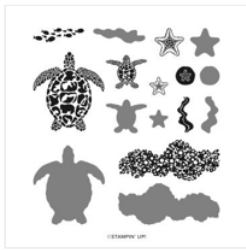

Realistic Sea Turtle Card

Supply List

Tami White

tami@stampwithtami.com

www.stampwithtami.com

[Sea Turtle Photopolymer Stamp Set - 160500](#)

Price: \$21.00

[Something Fancy Cling Stamp Set \(English\) - 160416](#)

Price: \$23.00

[Tuxedo Black Memento Ink Pad - 132708](#)

Price: \$8.00

[Lily Pond Lane 6" X 6" \(15.2 X 15.2 Cm\) Designer Series Paper - 163342](#)

Price: \$12.50

[Mossy Meadow 8-1/2" X 11" Cardstock - 133676](#)