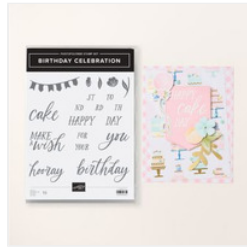

Supply List

Peggy Noe

peggy@prettypapercards.com

<http://prettypapercards.com>

[Along These Lines
Photopolymer
Stamp Set -
165352](#)

Price: \$20.00

[Birthday
Celebration
Photopolymer
Stamp Set
\(English\) - 164592](#)