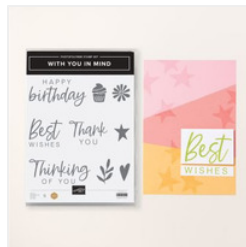

Supply List

Place Order

kthomas309@zoominternet.net

[Bloom Impressions
12" X 12" \(30.5 X
30.5 Cm\) Designer
Series Paper -
164944](#)

Price: \$12.50

[Linked Together
Bundle \(English\) -
164810](#)

Price: \$58.50

[Linked Together
Photopolymer
Stamp Set
\(English\) - 164806](#)

Price: \$18.00

[Linked Together
Dies - 164808](#)

Price: \$34.00

[Linked Together
Decorative Masks -
164809](#)

Price: \$13.00

[Wanted To Say
Dies - 161594](#)

Price: \$39.00

[With You In Mind
Photopolymer
Stamp Set
\(English\) - 164747](#)

Price: \$20.00

[Blackberry Bliss 8-
1/2" X 11"
Cardstock -
133675](#)

Price: \$14.00

[Basic White 8-1/2"
X 11" Cardstock -
159276](#)