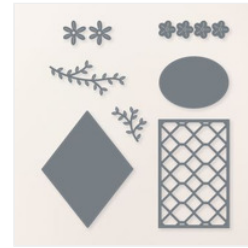

Supply List

Place Order

kthomas309@zoominternet.net

[Bloom Impressions
12" X 12" \(30.5 X
30.5 Cm\) Designer
Series Paper -
164944](#)

Price: \$12.50

[Linked Together
Bundle \(English\) -
164810](#)

Price: \$58.50

[Linked Together
Photopolymer
Stamp Set
\(English\) - 164806](#)

Price: \$18.00

[Linked Together
Dies - 164808](#)

Price: \$34.00

[Linked Together
Decorative Masks -
164809](#)

Price: \$13.00

[Wanted To Say
Dies - 161594](#)