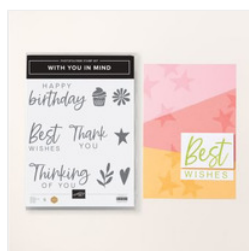

Supply List

Tammy Fite
505.440.4936

stampwithtammy@gmail.com
<http://tammyfite.stampinup.net>

[With You In Mind
Photopolymer
Stamp Set
\(English\) - 164747](#)

Price: \$20.00

[Mixed Florals
Photopolymer
Stamp Set -
164639](#)

Price: \$24.00

[Mixed Media
Florals 12" X 12"
\(30.5 X 30.5 Cm\)
Designer Series
Paper - 164638](#)

Price: \$12.50

[Strawberry Slush &
Pretty In Pink
Gems - 165615](#)

Price: \$8.50

[Basic White 8-1/2"
X 11" Thick
Cardstock -
159229](#)