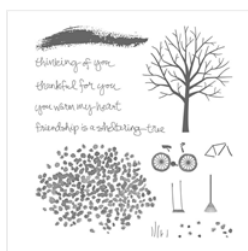

Supply List

LaQuita Jackson

quitabughandmade@gmail.com

www.quitabughandmade.stampinup.net

[Sheltering Tree
Photopolymer
Stamp Set -
137163](#)

Price: $25.00