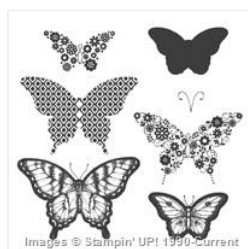

Supply List

Place Order
precious78@bellsouth.net

[Papillon Potpourri
Clear-Mount
Stamp Set -
123759](#)
Price: \$15.00

[Chalk Talk Clear-
Mount Stamp Set -
130634](#)
Price: \$18.95

[Pink Pirouette
Classic Stampin'
Pad - 126956](#)
Price: \$6.50

[Pink Pirouette 8-
1/2" X 11"
Cardstock -
111351](#)
Price: \$8.00

[So Saffron Classic
Stampin' Pad -
126957](#)
Price: \$6.50

[So Saffron 8-1/2"
X 11" Cardstock -
105118](#)
Price: \$9.25

[Perfect Plum
Classic Stampin'
Pad - 126963](#)
Price: \$6.50