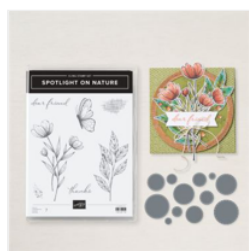

Supply List

Roberta Timmons

740-601-2396

StampwithRoberta@gmail.com

www.stampwithroberta.blogspot.com

[Spotlight On Nature Bundle - 163581](#)

Price: \$52.00

[Basic White 8-1/2" X 11" Cardstock - 159276](#)

Price: \$13.00

[Pretty In Pink 8-1/2" X 11" Cardstock - 163793](#)

Price: \$14.00

[Marbled Elegance 12" X 12" \(30.5 X 30.5 Cm\) Specialty Designer Series Paper - 164919](#)

Price: \$16.50

[Brushed Silver And Gold Foil 12" X 12" \(30.5 X 30.5 Cm\) Specialty Paper - 164861](#)

Price: \$10.00

[2-3/8" \(6 Cm\) Circle Punch - 161354](#)

Price: \$25.00

[Pretty In Pink Classic Stampin' Pad - 163807](#)

Price: \$9.00

[Tuxedo Black Memento Ink Pad - 132708](#)

Price: \$8.00

[Pretty In Pink Stampin' Blends Combo Pack - 163824](#)