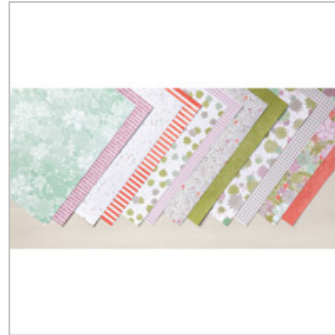

105118

\$8.00

Sweet Sugarplum 8-
1/2" X 11" Cardstock

141418

\$8.00

Supply List

LeeAnn Greff

701-720-4607

lagreff@gmail.com

www.flowerbug.typepad.com

Pear Pizzazz 8-1/2" X 11" Cardstock

131201

\$8.00

Chocolate Chip 8-1/2" X 11" Cardstock

102128

\$8.00

Succulent Garden Designer Series Paper

142778
\$11.00

Ovals Collection Framelits Dies

129381
\$27.00

Softly Falling Textured Impressions Embossing Folder

139672
\$8.50

Big Shot
143263
\$110.00

Whisper White Solid Baker's Twine
124262
\$3.00