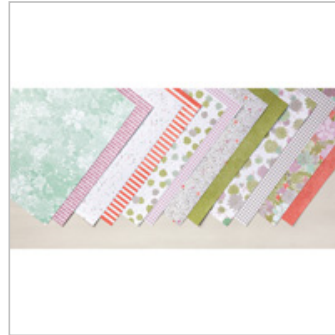

# Supply List

LeeAnn Greff

701-720-4607

[lagreff@gmail.com](mailto:lagreff@gmail.com)

[www.flowerbug.typepad.com](http://www.flowerbug.typepad.com)

Pear Pizzazz 8-1/2" X 11" Cardstock

131201

\$8.00

Chocolate Chip 8-1/2" X 11" Cardstock

102128

\$8.00

Succulent Garden Designer Series Paper

142778  
\$11.00

Ovals Collection Framelits Dies

129381  
\$27.00

Softly Falling Textured Impressions Embossing Folder