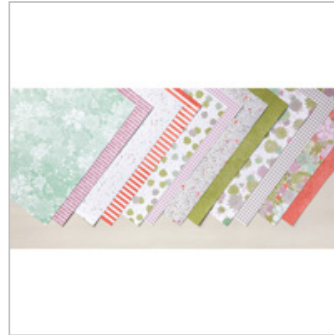

131203
\$8.00

[So Saffron 8-1/2" X
11" Cardstock](#)

105118
\$8.00

[Sweet Sugarplum 8-
1/2" X 11" Cardstock](#)

141418
\$8.00

Supply List

LeeAnn Greff

701-720-4607

lagreff@gmail.com

www.flowerbug.typepad.com

Pear Pizzazz 8-1/2" X 11" Cardstock

131201

\$8.00

Chocolate Chip 8-1/2" X 11" Cardstock

102128

\$8.00

Succulent Garden Designer Series Paper

142778
\$11.00

Ovals Collection Framelits Dies

129381
\$27.00

Softly Falling Textured Impressions Embossing Folder

139672
\$8.50

Big Shot
143263
\$110.00

Whisper White Solid Baker's Twine
124262
\$3.00