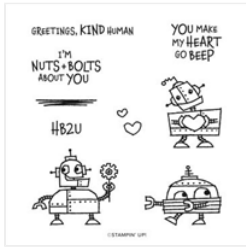

Supply List

Place Order

sam@pootlespapercraft.co.uk

Nuts & Bolts Cling Stamp Set - 157650

Sale: £14.00

Price: £20.00

Abstract Beauty 4" X 6" (10.2 X 15.2 Cm) Specialty Designer Series Paper - 158039

Sale: £9.80