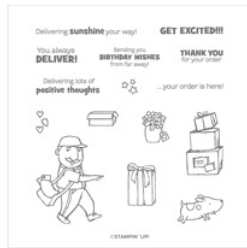

Supply List

Jodi Hashimoto
8083845122

jodihashimoto@gmail.com
www.thestampingowl.com

[Ride With Me
Photopolymer
Stamp Set -
149312](#)

Price: \$21.00

[You Always
Deliver
Photopolymer
Stamp Set -
149355](#)