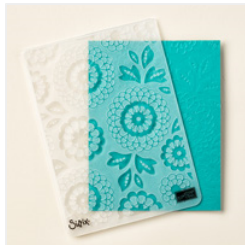

Price: \$6.50

[Real Red Classic Stampin' Pad - 126949](#)

Price: \$6.50

[Flowering Fields Clear-Mount Stamp Set - 141303](#)

Price: \$0.00

[Texture Boutique Machine - 132657](#)

Price: \$29.95

[Lovely Lace Textured Impressions Embossing Folder - 133737](#)