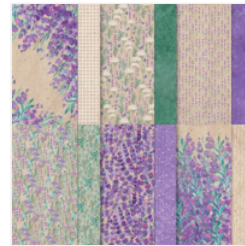

## Supply List

[Thoughtful Wishes Cling Stamp Set \(English\) - 163305](#)

Price: \$25.00

[Basic White 8-1/2" X 11" Thick Cardstock - 159229](#)

Price: \$17.00

[Highland Heather 8-1/2" X 11" Cardstock - 146986](#)

Price: \$14.00

[Perennial Lavender 12" X 12" \(30.5 X 30.5 Cm\) Designer Series Paper - 162593](#)

Price: \$12.50

[Three Color Glimmer 12" X 12" \(30.5 X 30.5 Cm\) Specialty Paper - 162813](#)

Price: \$10.50

[Gorgeous Grape Classic Stampin' Pad - 147099](#)

Price: \$11.00

[Highland Heather Classic Stampin' Pad - 147103](#)

Price: \$11.00

[Thoughtful Wishes Dies - 163313](#)

Price: \$37.00

[Nested Essentials Dies - 161597](#)