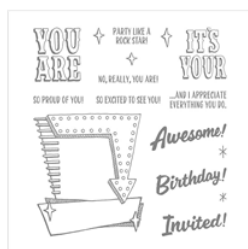

Supply List

Linda Fisher
336-260-2173

angelsofjoy@gmail.com

[Http://www.devotedstamper.com](http://www.devotedstamper.com)

[Marquee Messages Photopolymer Stamp Set - 141727](#)
Price: \$21.00

[Emerald Envy 8-1/2 X 11 Cardstock - 141415](#)
Price: \$8.00