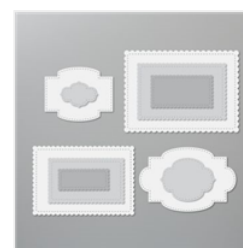

[Stitched So
Sweetly Dies -
151690](#)

Price: $32.00