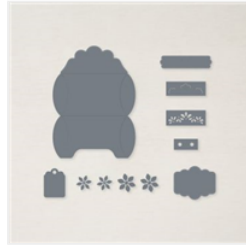

Price: \$140.00

[Pretty Pillowbox Dies - 156321](#)

Price: \$34.00

[Sunshine & Rainbows 6" X 6" \(15.2 X 15.2 Cm\) Designer Series Paper - 158126](#)

Price: \$0.00

[Cloud Punch - 157749](#)

Price: \$22.00

[Artistry Blooms Adhesive-Backed Sequins - 152477](#)