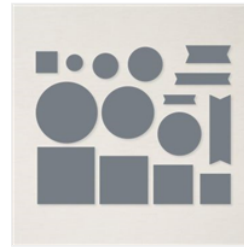

Supply List

Tammy Fite
505.440.4936

stampwithtammy@gmail.com
<http://tammyfite.stampinup.net>

Love For You
Bundle (English) -
160406

Country Floral
Lane 12" X 12"
(30.5 X 30.5 Cm)
Designer Series
Paper - 160375

Vellum 8-1/2" X
11" Cardstock -
101856

Stylish Shapes
Dies - 159183

Sweet Sorbet
Classic Stampin'
Pad - 159216

Basic White 8-1/2"
X 11" Thick
Cardstock -
159229

Balmy Blue 8-1/2"
X 11" Cardstock -
146982

Mini Stampin'
Dimensionals -
144108