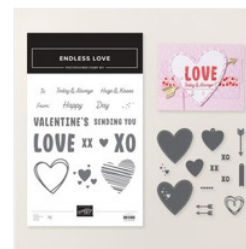

Supply List

Glenda Calkins
616-340-2406

glenda@thestampcamp.com

<https://stamp1.ink/shop>

[Lights Of Aurora 6" X 6" \(15.2 X 15.2 Cm\) Designer Series Paper - 165755](#)

Price: \$12.50

[Light & Wonder Bundle \(English\) - 165763](#)

Price: \$51.25

[Sign Design Bundle \(English\) - 166057](#)

Price: \$39.50

[Made With Love 12" X 12" \(30.5 X 30.5 Cm\) Designer Series Paper - 167054](#)

Price: \$12.50

[Endless Love Bundle \(English\) - 167062](#)

Price: \$47.50

[Basic White 8-1/2" X 11" Cardstock - 166780](#)

Price: \$14.00

[Balmy Blue 8-1/2" X 11" Cardstock - 146982](#)

Price: \$14.00

[Basic Black 8-1/2" X 11" Cardstock - 121045](#)

Price: \$14.00

[Berry Burst 8-1/2" X 11" Cardstock - 144243](#)