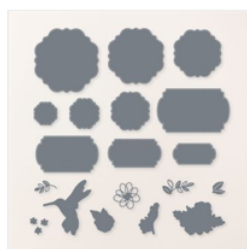

Supply List

Jennifer Roque

2405785644

stampcampwithjen@gmail.com

stampcampwithjen.com

[Sentimental Park
Photopolymer
Stamp Set
\(English\) - 160561](#)

Price: \$24.00

[Thoughtful
Expressions Dies -
162821](#)

Price: \$37.00

[Poetic Expressions
12" X 12" \(30.5 X
30.5 Cm\) Designer
Series Paper -
162814](#)

Price: \$12.50

[Boho Blue 8-1/2" X
11" Cardstock -
161724](#)

Price: \$11.50

[Basic White 8-1/2"
X 11" Cardstock -
159276](#)