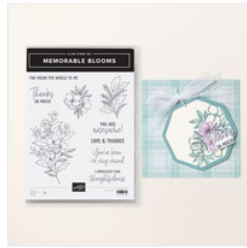

Create This Elegant Friend Card with the Memorable Blooms Bundle

Mary Fish

maryfish@stampinpretty.com

<http://stampinpretty.com>

Supply List

[Memorable
Blooms Bundle
\(English\) - 164826](#)

Price: \$55.75

[Memorable
Blooms Cling
Stamp Set
\(English\) - 164816](#)

Price: \$26.00

[Memorable
Blooms Dies -
164825](#)

Price: \$36.00

[Basic White 8-1/2"
X 11" Thick
Cardstock -
159229](#)

Price: \$17.00

[Night Of Navy 8-
1/2" X 11"
Cardstock -
100867](#)

Price: \$14.00

[Boho Blue 8-1/2" X
11" Cardstock -
161724](#)