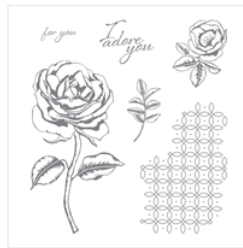

[Graceful Garden
Wood-Mount
Stamp Set -
143846](#)

Price: $27.00