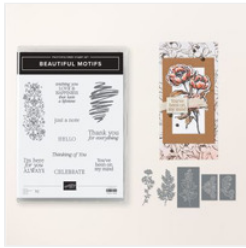

Supply List

Peggy Noe

peggy@prettypapercards.com

<http://prettypapercards.com>

[Beautiful Motifs Bundle \(English\) - 165206](#)

Price: \$45.75

[Gallery Blooms Bundle - 165213](#)

Price: \$53.00

[Basic White 8-1/2" X 11" Cardstock - 166780](#)

Price: \$14.00

[Petal Pink 8-1/2" X 11" Cardstock - 146985](#)

Price: \$14.00

[Garden Green 8-1/2" X 11" Cardstock - 102584](#)

Price: \$14.00

[Granny Apple Green 8-1/2" X 11" Cardstock - 146990](#)