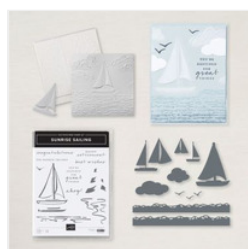

Supply List

Peggy Murwin

815-653-2216

peggymurwin@comcast.net

www.stampwithpeggy.com

[Sunrise Sailing Bundle \(English\) - 165497](#)

Price: \$50.25

[Sunrise Sailing Photopolymer Stamp Set \(English\) - 165491](#)

Price: \$20.00

[Sunrise Sailing Hybrid Embossing Folder - 165496](#)

Price: \$36.00

[Secret Sea 8-1/2" X 11" Cardstock - 165624](#)

Price: \$14.00

[Cloud Cover 8-1/2" X 11" Cardstock - 165621](#)

Price: \$14.00