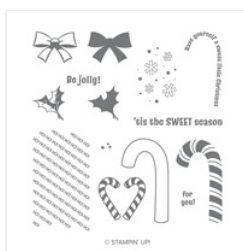

Supply List

Angie Pyjas
817-975-3141

stampingwithmore@gmail.com
<http://www.stampingwithmore.com>

[Coffee Cups
Framelits Dies -
143745](#)

Price: \$30.00

[Coffee Café
Photopolymer
Stamp Set -
143677](#)

Price: \$21.00

[Candy Cane
Season
Photopolymer
Stamp Set -
147692](#)

Price: \$17.00

[Takeout Treats
Wood-Mount
Stamp Set -
147861](#)

Price: \$30.00

[Real Red 8-1/2" X
11" Cardstock -
102482](#)

Price: \$14.00

[Whisper White 8-
1/2" X 11"
Cardstock -
100730](#)