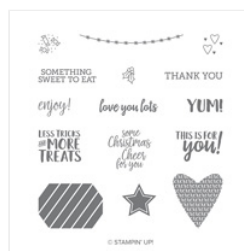

[Takeout Treats
Wood-Mount
Stamp Set -
147861](#)

Price: $30.00