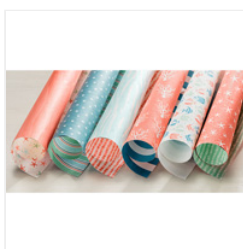

Supply List

Place Order
papierioyri@gmail.com

[From Land To Sea
Clear-Mount
Stamp Set -
139361](#)

Price: \$19.00

[Rose Wonder
Photopolymer
Stamp Set -
140697](#)

Price: \$27.00

[By The Shore
Designer Series
Paper - 141640](#)