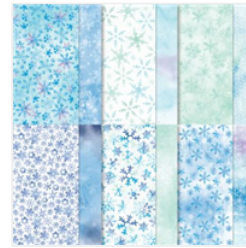

Price: \$17.00

[Stamp Set Cling Dove Of Hope \(English\) - 153406](#)

Price: \$22.00

[Snowflake Splendor Designer Series Paper - 153512](#)

Price: \$11.50

[Night Of Navy 8-1/2" X 11" Cardstock - 100867](#)