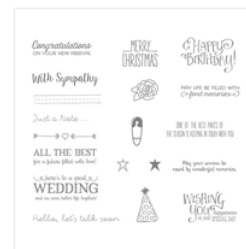

[Better Together
Clear-Mount
Stamp Set -
141736](#)

Price: € 45,00