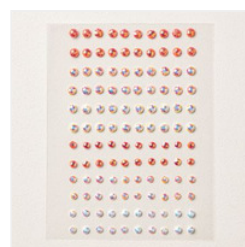

Price: \$140.00

[Basic White 8-1/2"  
X 11" Cardstock -  
166780](#)

Price: \$14.00

[Multipurpose  
Liquid Glue -  
110755](#)

Price: \$6.50

[Stampin'  
Dimensionals -  
104430](#)

Price: \$5.00

[Flirty Flamingo 8-  
1/2" X 11"  
Cardstock -  
141416](#)

Price: \$12.50

[Pearlized Faceted  
Circles - 166978](#)

Price: \$8.00

[Tuxedo Black  
Memento Ink Pad -  
132708](#)

Price: \$8.00

[Crumb Cake 8-1/2"  
X 11" Cardstock -  
120953](#)

Price: \$14.00

[Crumb Cake  
Stampin' Blends  
Combo Pack -  
154882](#)