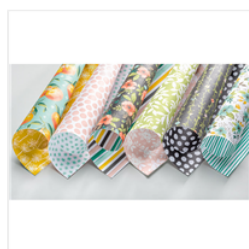

Supply List

Place Order
earlandjenilee@shaw.ca

[Great Big Greetings Photopolymer Stamp Set - 143685](#)
Price: \$33.00

[Whole Lot Of Lovely Designer Series Paper - 144110](#)
Price: \$14.50

[Pinewood Planks Dynamic Textured Impressions Embossing Folder - 143708](#)
Price: \$14.00