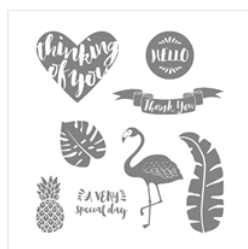

Supply List

Teresa Buchholz

(919)417-7715

teresa@stampfabulous.com

teresa@stampfabulous.com

[Pop Of Paradise
Clear-Mount
Stamp Set -
141581](#)

Price: \$19.00

[Melon Mambo 8-
1/2" X 11"
Cardstock -
115320](#)