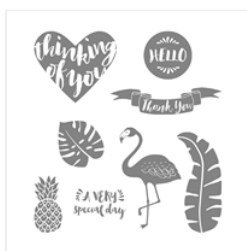

# Supply List

Teresa Buchholz  
(919)417-7715  
[teresa@stampfabulous.com](mailto:teresa@stampfabulous.com)  
[teresa@stampfabulous.com](mailto:teresa@stampfabulous.com)

Pop Of Paradise  
Clear-Mount  
Stamp Set -  
141581

Price: \$19.00

Melon Mambo 8-  
1/2" X 11"  
Cardstock -  
115320

Price: \$10.00

Whisper White 8-  
1/2" X 11"  
Cardstock -  
100730

Price: \$9.75

Basic Black 8-1/2"  
X 11" Cardstock -  
121045

Price: \$10.00