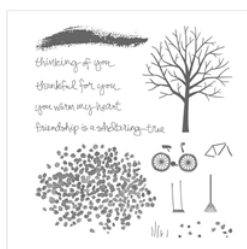

Supply List

Place Order
angelachenchi@gmail.com

[Sheltering Tree
Photopolymer
Stamp Set -
137163](#)

Price: \$32.00

[Old Olive 8-1/2" X
11" Cardstock -
100702](#)

Price: \$20.00

[Basic Black 8-1/2"
X 11" Cardstock -
121045](#)