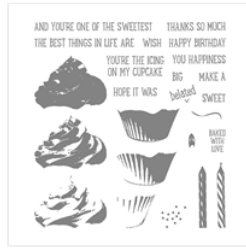

Supply List

Place Order
kthomas309@zoominternet.net

[Sweet Cupcake
Photopolymer
Bundle - 142232](#)

Price: \$43.00

[Sweet Cupcake
Photopolymer
Stamp Set -
141498](#)

Price: \$21.00

[Cupcake Cutouts
Framelits Dies -
141474](#)