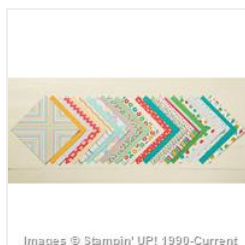

Price: \$28.00

[Bermuda Bay 8-1/2" X 11" Cardstock - 131197](#)

Price: \$9.25

[Crushed Curry 8-1/2" X 11" Cardstock - 131199](#)

Price: \$14.00

[Whisper White 8-1/2" X 11" Cardstock - 100730](#)

Price: \$9.75

[Cherry On Top Designer Series Paper Stack - 138443](#)

Price: \$8.00

[Crushed Curry Classic Stampin' Pad - 131173](#)

Price: \$6.50

[Cucumber Crush Classic Stampin' Pad - 138324](#)

Price: \$6.50

[Watermelon Wonder Classic Stampin' Pad - 138323](#)