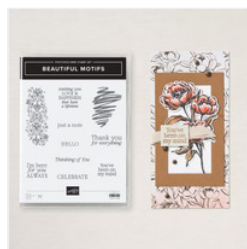

Supply List

Kim Quade

4026177955

kimgskards@gmail.com

www.kimplayswithpaper.com

[Along These Lines
Photopolymer
Stamp Set -
165352](#)

Price: \$20.00

[Beautiful Motifs
Photopolymer
Stamp Set
\(English\) - 165198](#)

Price: \$18.00

[2025-2027 In
Color™ 6" X 6"
\(15.2 X 15.2 Cm\)
Designer Series
Paper - 165300](#)

Price: \$12.50

[Cloud Cover 8-1/2"
X 11" Cardstock -
165621](#)

Price: \$14.00

[Secret Sea 8-1/2"
X 11" Cardstock -
165624](#)

Price: \$14.00

[Basic White 8-1/2"
X 11" Cardstock -
166780](#)

Price: \$14.00

[Tuxedo Black
Memento Ink Pad -
132708](#)

Price: \$8.00

[Secret Sea Classic
Stampin' Pad -
165285](#)

Price: \$11.00

[Cloud Cover
Stampin' Blends
Combo Pack -
165287](#)