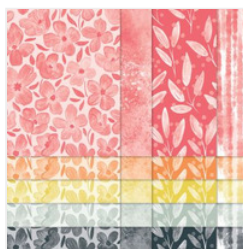

Supply List

Kim Quade

4026177955

kimgskards@gmail.com

www.kimplayswithpaper.com

[Along These Lines
Photopolymer
Stamp Set -
165352](#)

Price: \$20.00

[Beautiful Motifs
Photopolymer
Stamp Set
\(English\) - 165198](#)

Price: \$18.00

[2025-2027 In
Color™ 6" X 6"
\(15.2 X 15.2 Cm\)
Designer Series
Paper - 165300](#)

Price: \$12.50

[Cloud Cover 8-1/2"
X 11" Cardstock -
165621](#)

Price: \$14.00

[Secret Sea 8-1/2"
X 11" Cardstock -
165624](#)