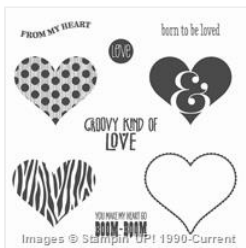

[Groovy Love
Clear-Mount
Stamp Set -
134246](#)

Price: $22.00