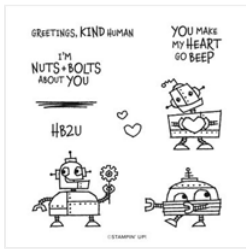

# Supply List

Diana Gibbs  
602-339-2776

[digibbs@stampingwithdi.com](mailto:digibbs@stampingwithdi.com)  
[www.stampingwithdi.com](http://www.stampingwithdi.com)

Nuts & Bolts Cling Stamp Set - 157650

**Sale: \$14.70**