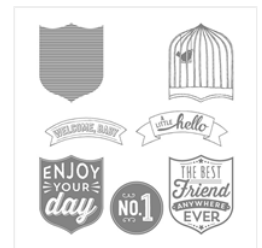

[Badges & Banners
Clear-Mount
Stamp Set -
141610](#)

Price: $19.00