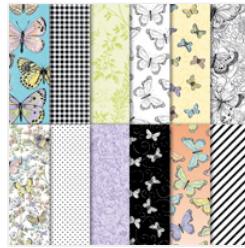

Supply List

Kim Quade
4026177955

kimgskards@gmail.com
www.kimplayswithpaper.com

[Happy Tails
Photopolymer
Bundle - 150631](#)

Price: \$31.50

[Sweet Cups -
148573](#)

Price: \$8.50

[Botanical Butterfly
Designer Series
Paper - 149622](#)

Price: \$0.00

[Real Red 8-1/2" X
11" Cardstock -
102482](#)

Price: \$14.00

[Whisper White 8-
1/2" X 11"
Cardstock -
100730](#)

Price: \$9.75

[Classic Label
Punch - 141491](#)

Price: \$18.00

[Stitched Shapes
Dies - 145372](#)