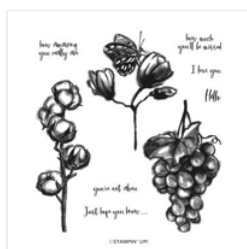

Supply List

Mary Blocher

360-509-7839

lennyandmary1@msn.com

www.maryblocher.stampinup.net

[Softly Sketched Cling Stamp Set \(English\) - 161264](#)

Price: \$24.00

[Wild Wheat Classic Stampin' Pad - 161651](#)