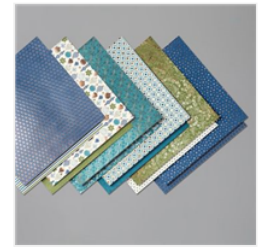

Supply List

Teresa Buchholz
(919)417-7715

teresa@stampfabulous.com
teresa@stampfabulous.com

[Toile Tidings
Designer Series
Paper - 150432](#)
Price: \$11.50

[Jingle Bells -
149598](#)
Price: \$5.00

[Merry Moose
Photopolymer
Stamp Set -
150494](#)
Price: \$17.00

[Moose Punch -
150652](#)
Price: \$18.00

[Brightly Gleaming
Specialty Designer
Series Paper -
150429](#)
Price: \$15.00

[Christmas
Gleaming Cling
Stamp Set
\(English\) - 150464](#)
Price: \$21.00

[Gleaming
Ornaments Punch
Pack - 150647](#)
Price: \$34.00