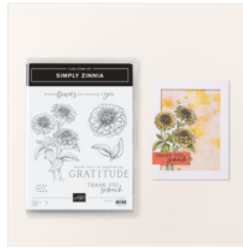

Countryside Inn thank you card Supply List

Susie Wood
(641) 660-2537

ds52wood@gmail.com

www.susiewood.stampinup.net

[Stampin' Cut & Emboss Machine - 149653](#)

Price: \$140.00

[Stylish Shapes Dies - 159183](#)

Price: \$30.00

[Simply Zinnia Cling Stamp Set \(English\) - 163472](#)

Price: \$25.00

[Countryside Inn 12" X 12" \(30.5 X 30.5 Cm\) Designer Series Paper - 161467](#)

Price: \$12.50

[Night Of Navy 8-1/2" X 11" Cardstock - 100867](#)