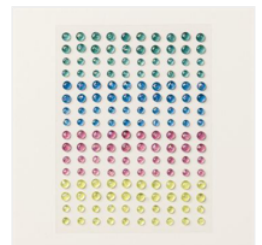

[Blueberry Bushel 8-1/2" X 11" Cardstock - 146968](#)

Price: \$14.00

[Basic White 8-1/2" X 11" Cardstock - 159276](#)

Price: \$13.00

[Blueberry Bushel Classic Stampin' Pad - 147138](#)

Price: \$11.00

[2" \(5.1 Cm\) Circle Punch - 133782](#)

Price: \$25.00

[Tinsel Gems Four-Pack - 161623](#)

Price: \$8.00

[Stampin' Dimensionals - 104430](#)

Price: \$5.00