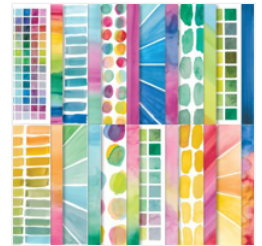

Price: \$25.00

[Friends For Life Dies \(English\) - 163364](#)

Price: \$34.00

[Adhesive Sheets - 152334](#)

Price: \$13.00

[Full Of Life 6" X 6" \(15.2 X 15.2 Cm\) Designer Series Paper - 163357](#)

Price: \$12.50

[Blueberry Bushel 8-1/2" X 11" Cardstock - 146968](#)

Price: \$14.00

[Basic White 8-1/2" X 11" Cardstock - 159276](#)

Price: \$13.00

[Blueberry Bushel Classic Stampin' Pad - 147138](#)

Price: \$11.00

[2" \(5.1 Cm\) Circle Punch - 133782](#)