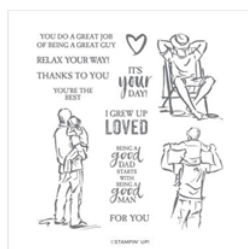

# Supply List

Patti Dolan

[patti@pspapercrafts.com](mailto:patti@pspapercrafts.com)

[www.pspapercrafts.com](http://www.pspapercrafts.com)

[A Good Man Cling Stamp Set \(En\) - 149270](#)

Price: \$24.00

[In Good Taste Designer Series Paper - 152494](#)