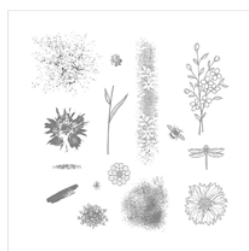

# Supply List

Claudia Perry  
706-587-4824

[astampingteddy@gmail.com](mailto:astampingteddy@gmail.com)  
<http://stampingincolumbusga.blogspot.com/>

[Touches Of  
Texture Clear-  
Mount Stamp Set -  
143251](#)

Price: \$33.00

[Endless Birthday  
Wishes  
Photopolymer  
Stamp Set -  
140273](#)

Price: \$16.00

[Peekaboo Peach  
8-1/2" X 11"  
Cardstock -  
141417](#)

Price: \$8.00

[Early Espresso 8-  
1/2" X 11"  
Cardstock -  
119686](#)