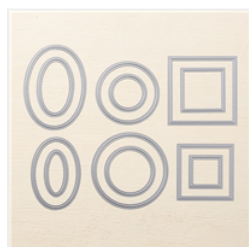

Price: \$14.50

Pool Party Dark
Stampin' Blends
Marker - 144594

Price: \$4.50

Real Red Light
Stampin' Blends -
147933

Price: \$4.50

Pumpkin Pie Light
Stampin' Blends
Marker - 144578

Price: \$4.50

Stitched Shapes
Dies - 145372

Price: \$30.00

Layering Ovals
Dies - 141706

Price: \$35.00

Stampin'
Dimensionals -
104430

Price: \$4.25

Snail Adhesive -
104332

Price: \$7.00