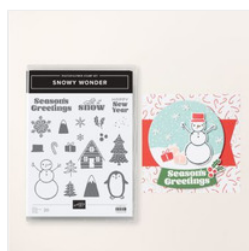

Supply List

Place Order
mo.rootes@polesapart.org

[Snowy Wonder
Photopolymer
Stamp Set
\(English\) - 164334](#)

Price: £19.00

[Snowy Wonder
Dies - 164124](#)

Price: £29.00

[Basic White A4
Thick Cardstock -
159230](#)

Price: £16.00

[Pool Party A4
Cardstock -
124391](#)

Price: £14.00

[Basic Black A4
Cardstock -
121688](#)

Price: £14.00

[Pool Party Classic
Stampin' Pad -
147107](#)

Price: £10.25

[Real Red Classic
Stampin' Pad -
147084](#)