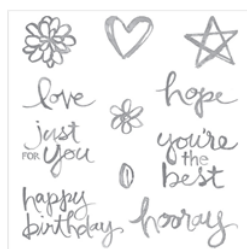

Supply List

Place Order

kthomas309@zoominternet.net

Images © Stampin' UP! 1990-Current

[Pretty Petals
Designer Series
Paper Stack -
138442](#)

Price: \$8.00

[Watercolor Words
Photopolymer
Stamp Set -
138702](#)